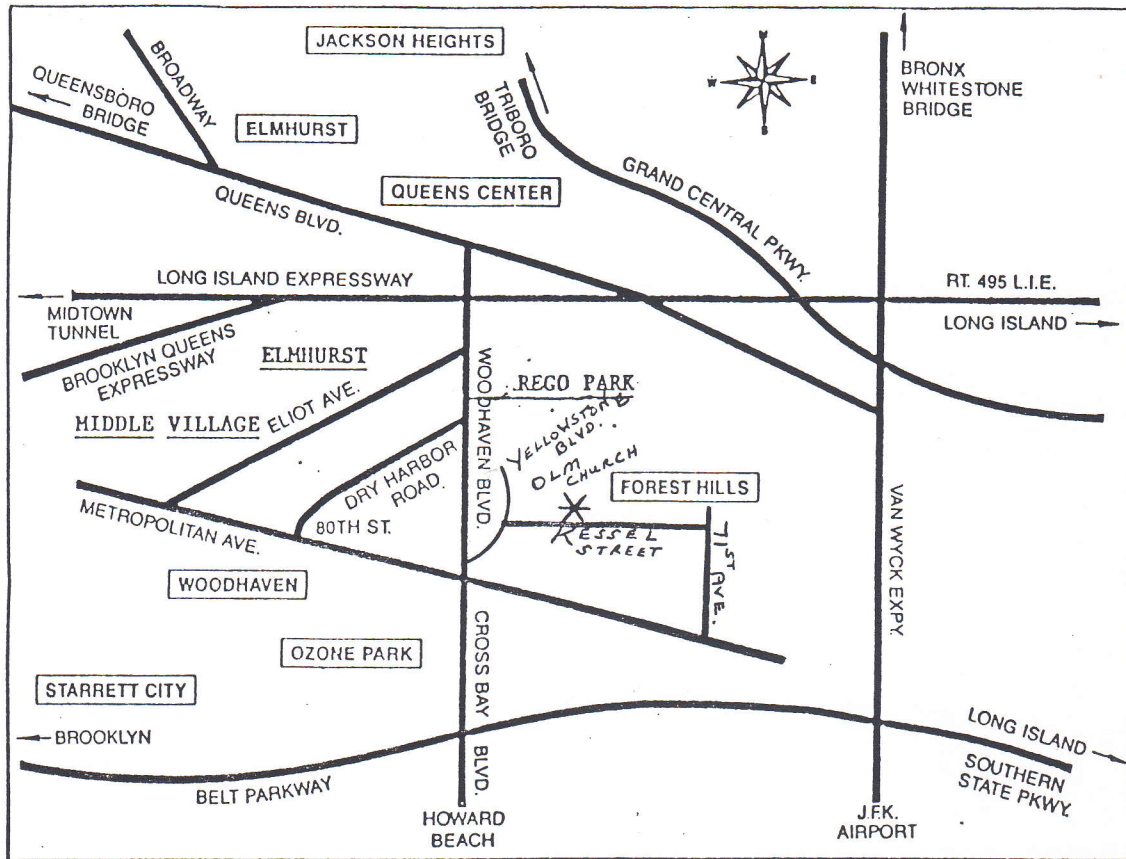

CHURCH OF OUR LADY OF MERCY

70-01 KESSEL ST., FOREST HILLS, NY 11375

(718) 268-6143

Directions to Church

From Long Island: Long Island Expressway (Rt.495) west. Exit at Woodhaven Blvd. Go south on Woodhaven Blvd. Travel 13 traffic lights to Metropolitan Ave. Turn left at Metropolitan Ave. Travel 4 traffic lights to 71st Ave. Turn left at 71st Ave. Travel 1 traffic light to Kessel St. Turn left at Kessel St. Travel 1/2 block to Church, on right hand side.

Northern State Parkway to Grand Central Parkway to Long Island Expy. west. Exit at Woodhaven Blvd., follow as above.

Southern State Parkway to Cross Island Parkway north to Long Island Expy. west. Exit at Woodhaven Blvd., follow as above.

From Brooklyn: Brooklyn Queens Expy. to Long Island Expy. east. Exit at Woodhaven Blvd. Go south on Woodhaven Blvd. Travel 13 traffic lights to Metropolitan Ave. Turn left at Metropolitan Ave. Travel 4 traffic lights to 71st Ave. Turn left at 71st Ave. Travel 1 traffic light to Kessel St. Turn left at Kessel St. Travel 1/2 block to Church, on right hand side.

Belt Parkway to Cross Bay Blvd. north. Cross Bay Blvd. becomes Woodhaven Blvd. Woodhaven Blvd. to Metropolitan Ave. Turn right at Metropolitan Ave., follow as above.

From Manhattan: Queens Mid-Town Tunnel to Long Island Expy. Exit at Woodhaven Blvd. Go south on Woodhaven Blvd. Travel 13 traffic lights to Metropolitan Ave. Turn left at Metropolitan Ave. Travel 4 traffic lights to 71st Ave. Turn left at 71st Ave. Travel 1 traffic light to Kessel St. Turn left at Kessel St. Travel 1/2 block to Church, on right hand side.

Queensborough Bridge to Queens Blvd. Turn right on Woodhaven Blvd. Pass first traffic light, then follow as above.

From Bronx, Westchester: Bronx-Whitestone Bridge, to Whitestone Expy (Rt.678) to Van Wyck Expy. (Also Rt.678) to Long Island Expy. (Rt.495) west. Exit at Woodhaven Blvd. Travel 13 traffic lights to Metropolitan Ave. Turn left at Metropolitan Ave. Travel 4 traffic lights to 71st Ave. Turn left at 71st Ave. Travel 1 traffic light to Kessel St. Turn left at Kessel St. Travel 1/2 block to Church, on right hand side.

Directions from Church to Long Island Expy.: Travel Kessel St. to Yellowstone Blvd. (end of road). Turn left at Yellowstone Blvd. Travel 1 traffic light to Woodhaven Blvd. Turn right at Woodhaven Blvd. Go north on Woodhaven Blvd. to Long Island Expy. (Rt.495).